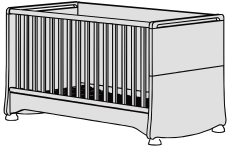

Special combinations with wardrobe with 2/3 : 1/3 divisions

Please also note the BABY-COLLECTION on page 18!

OVIELLA

Special combinations consisting of a convertible child's cot (with siderails optionally at one or both sides), one changing table and one wardrobe. The price of an entire special combination can be found in the grey boxes below! The special prices only apply to combinations as illustrated. Further ancillary units or extra accessories possible (at a surcharge).

Special combination E

consisting of:
convertible child's cot, with siderails at one side type **8455**
changing table with drawer type **7592**
10 Raster wardrobe with relief front type **1866**