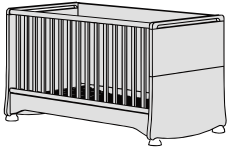

Special combinations with wardrobe with 2/3 : 1/3 divisions

Please also note the BABY-COLLECTION on page 18!

OVIELLA

Special combinations consisting of a convertible child's cot (with siderails optionally at one or both sides), one changing table and one wardrobe. The price of an entire special combination can be found in the grey boxes below! The special prices only apply to combinations as illustrated. Further ancillary units or extra accessories possible (at a surcharge).

Special combination E

consisting of:
convertible child's cot, with siderails at one side type **8455**
changing table with drawer type **7592**
10 Raster wardrobe with relief front type **1866**

+

+

990005

-

Special combination F

consisting of:
convertible child's cot, with siderails at one side type **8455**
changing table with drawer type **7592**
12 Raster wardrobe with plain front type **1666**

+

+

990006

-

Special combination G

consisting of:
convertible child's cot, with siderails at both sides type **8456**
changing table with drawer type **7592**
10 Raster wardrobe with relief front type **1866**

+

+

990007

-

Special combination H

consisting of:
convertible child's cot, with siderails at both sides type **8456**
changing table with drawer type **7592**
12 Raster wardrobe with plain front type **1666**

+

+

990008

-