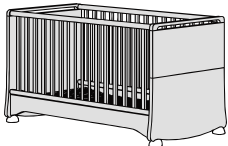

Special combinations with wardrobe with 2/3 : 1/3 divisions

Please also note the BABY-COLLECTION on page 18!

OVIELLA

Special combinations consisting of a convertible child's cot (with siderails optionally at one or both sides), one changing table and one wardrobe. The price of an entire special combination can be found in the grey boxes below! The special prices only apply to combinations as illustrated. Further ancillary units or extra accessories possible (at a surcharge).

Special combination E

consisting of:
convertible child's cot, with siderails at one side type **8455**
changing table with drawer type **7592**
10 Raster wardrobe with relief front type **1866**

+

+

990005

-

Special combination F

consisting of:
convertible child's cot, with siderails at one side type **8455**
changing table with drawer type **7592**
12 Raster wardrobe with plain front type **1666**

+

+

990006

-

Special combination G

consisting of:
convertible child's cot, with siderails at both sides type **8456**
changing table with drawer type **7592**
10 Raster wardrobe with relief front type **1866**

+

+

990007

-

Special combination H

consisting of:
convertible child's cot, with siderails at both sides type **8456**
changing table with drawer type **7592**
12 Raster wardrobe with plain front type **1666**

+

+

990008

-