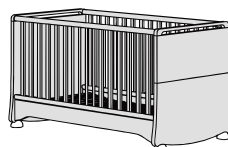

Special combinations with wardrobe with 2/3 : 1/3 divisions

Please also note the BABY-COLLECTION on page 18!

OVIELLA

Special combinations consisting of a convertible child's cot (with siderails optionally at one or both sides), one changing table and one wardrobe. The price of an entire special combination can be found in the grey boxes below! The special prices only apply to combinations as illustrated. Further ancillary units or extra accessories possible (at a surcharge).

Special combination E

consisting of:
convertible child's cot, with siderails at one side type **8455**
changing table with drawer type **7592**
10 Raster wardrobe with relief front type **1866**

+

+

990005

-

Special combination F

consisting of:
convertible child's cot, with siderails at one side type **8455**
changing table with drawer type **7592**
12 Raster wardrobe with plain front type **1666**

+

+

990006

-

Special combination G

consisting of:
convertible child's cot, with siderails at both sides type **8456**
changing table with drawer type **7592**
10 Raster wardrobe with relief front type **1866**

+

+

990007

-

Special combination H

consisting of:
convertible child's cot, with siderails at both sides type **8456**
changing table with drawer type **7592**
12 Raster wardrobe with plain front type **1666**

+

+

990008

-