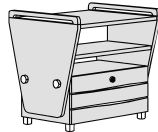

Special combinations with wardrobe with 2/3 : 1/3 divisions

Please also note the BABY-COLLECTION on page 18!

OVIELLA

Special combinations consisting of a convertible child's cot (with siderails optionally at one or both sides), one changing table and one wardrobe. The price of an entire special combination can be found in the grey boxes below! The special prices only apply to combinations as illustrated. Further ancillary units or extra accessories possible (at a surcharge).

Special combination E

consisting of:
convertible child's cot, with siderails at one side type **8455**
changing table with drawer type **7592**
10 Raster wardrobe with relief front type **1866**

+

+

990005

-

Special combination F

consisting of:
convertible child's cot, with siderails at one side type **8455**
changing table with drawer type **7592**
12 Raster wardrobe with plain front type **1666**

+

+

990006

-

Special combination G

consisting of:
convertible child's cot, with siderails at both sides type **8456**
changing table with drawer type **7592**
10 Raster wardrobe with relief front type **1866**

+

+

990007

-

Special combination H

consisting of:
convertible child's cot, with siderails at both sides type **8456**
changing table with drawer type **7592**
12 Raster wardrobe with plain front type **1666**

+

+

990008

-