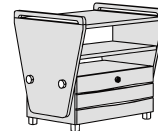

Special combinations with wardrobe with 2/3 : 1/3 divisions

Please also note the BABY-COLLECTION on page 18!

OVIELLA

Special combinations consisting of a convertible child's cot (with siderails optionally at one or both sides), one changing table and one wardrobe. The price of an entire special combination can be found in the grey boxes below! The special prices only apply to combinations as illustrated. Further ancillary units or extra accessories possible (at a surcharge).

Special combination E

consisting of:
convertible child's cot, with siderails at one side type **8455**
changing table with drawer type **7592**
10 Raster wardrobe with relief front type **1866**

+

+

990005

-

Special combination F

consisting of:
convertible child's cot, with siderails at one side type **8455**
changing table with drawer type **7592**
12 Raster wardrobe with plain front type **1666**

+

+

990006

-

Special combination G

consisting of:
convertible child's cot, with siderails at both sides type **8456**
changing table with drawer type **7592**
10 Raster wardrobe with relief front type **1866**

+

+

990007

-

Special combination H

consisting of:
convertible child's cot, with siderails at both sides type **8456**
changing table with drawer type **7592**
12 Raster wardrobe with plain front type **1666**

+

+

990008

-