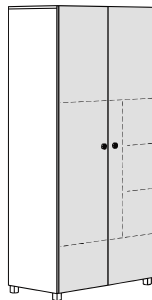

Special combinations with wardrobe with 2/3 : 1/3 divisions

Please also note the BABY-COLLECTION on page 18!

OVIELLA

Special combinations consisting of a convertible child's cot (with siderails optionally at one or both sides), one changing table and one wardrobe. The price of an entire special combination can be found in the grey boxes below! The special prices only apply to combinations as illustrated. Further ancillary units or extra accessories possible (at a surcharge).

Special combination E

consisting of:
convertible child's cot, with siderails at one side type **8455**
changing table with drawer type **7592**
10 Raster wardrobe with relief front type **1866**

+

+

990005

-

Special combination F

consisting of:
convertible child's cot, with siderails at one side type **8455**
changing table with drawer type **7592**
12 Raster wardrobe with plain front type **1666**

+

+

990006

-

Special combination G

consisting of:
convertible child's cot, with siderails at both sides type **8456**
changing table with drawer type **7592**
10 Raster wardrobe with relief front type **1866**

+

+

990007

-

Special combination H

consisting of:
convertible child's cot, with siderails at both sides type **8456**
changing table with drawer type **7592**
12 Raster wardrobe with plain front type **1666**

+

+

990008

-