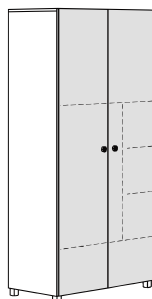

Special combinations with wardrobe with 2/3 : 1/3 divisions

Please also note the BABY-COLLECTION on page 18!

OVIELLA

Special combinations consisting of a convertible child's cot (with siderails optionally at one or both sides), one changing table and one wardrobe. The price of an entire special combination can be found in the grey boxes below! The special prices only apply to combinations as illustrated. Further ancillary units or extra accessories possible (at a surcharge).

Special combination E

consisting of:
convertible child's cot, with siderails at one side type **8455**
changing table with drawer type **7592**
10 Raster wardrobe with relief front type **1866**

+

+

990005

-

Special combination F

consisting of:
convertible child's cot, with siderails at one side type **8455**
changing table with drawer type **7592**
12 Raster wardrobe with plain front type **1666**

+

+

990006

-

Special combination G

consisting of:
convertible child's cot, with siderails at both sides type **8456**
changing table with drawer type **7592**
10 Raster wardrobe with relief front type **1866**

+

+

990007

-

Special combination H

consisting of:
convertible child's cot, with siderails at both sides type **8456**
changing table with drawer type **7592**
12 Raster wardrobe with plain front type **1666**

+

+

990008

-