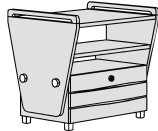

Special combinations with wardrobe with 2/3 : 1/3 divisions

Please also note the BABY-COLLECTION on page 18!

OVIELLA

Special combinations consisting of a convertible child's cot (with siderails optionally at one or both sides), one changing table and one wardrobe. The price of an entire special combination can be found in the grey boxes below! The special prices only apply to combinations as illustrated. Further ancillary units or extra accessories possible (at a surcharge).

Special combination E

consisting of:
convertible child's cot, with siderails at one side type **8455**
changing table with drawer type **7592**
10 Raster wardrobe with relief front type **1866**

+

+

990005

-

Special combination F

consisting of:
convertible child's cot, with siderails at one side type **8455**
changing table with drawer type **7592**
12 Raster wardrobe with plain front type **1666**

+

+

990006

-

Special combination G

consisting of:
convertible child's cot, with siderails at both sides type **8456**
changing table with drawer type **7592**
10 Raster wardrobe with relief front type **1866**

+

+

990007

-

Special combination H

consisting of:
convertible child's cot, with siderails at both sides type **8456**
changing table with drawer type **7592**
12 Raster wardrobe with plain front type **1666**

+

+

990008

-