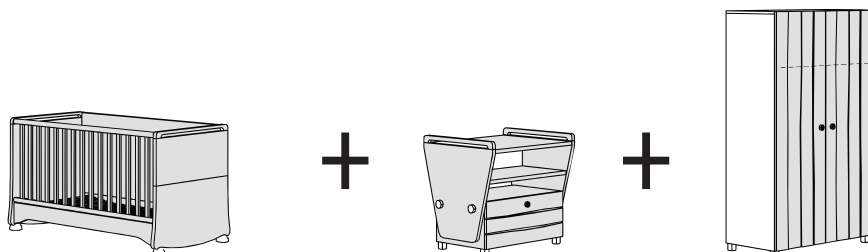

Special combinations with wardrobe with standard divisions

Please also note the BABY-COLLECTION on page 18!

List of versions: see page 12

Special combinations consisting of a convertible child's cot (with siderails optionally at one or both sides), one changing table and one wardrobe. The price of an entire special combination can be found in the grey boxes below! The special prices only apply to combinations as illustrated. Further ancillary units or extra accessories possible (at a surcharge).

Special combination A

consisting of:
convertible child's cot, with siderails at one side type **8455**
changing table with drawer type **7592**
10 Raster wardrobe with relief front type **1862**